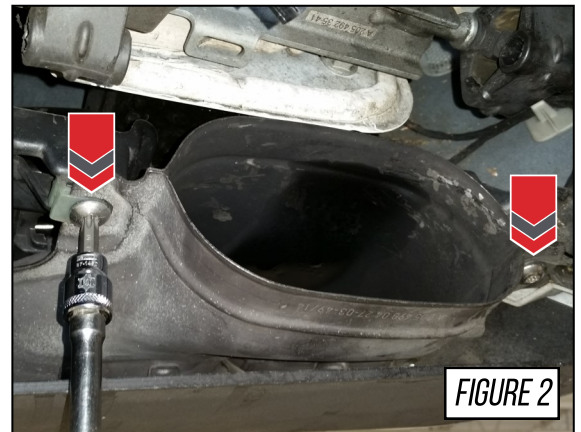

### STEP 2

Loosen and remove the two (2) T25 Torx bolts that hold each exhaust tip assembly in location, at the arrows in **Figure 2**.

FIGURE 2

### STEP 3

Fold the plastic tabs out of the way, shown at the arrow in **Figure 3**.

Push on the outside face of the exhaust tip assembly towards the front of the car to remove.

FIGURE 3