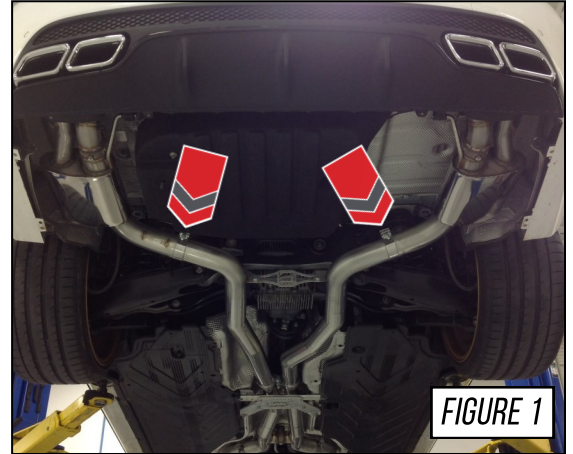

To begin the installation process, locate the valve control motor's harness on both the passenger and driver side muffler assemblies. Unplug the harnesses and tuck them out of the way.

Loosen and remove the rear muffler assemblies. Clamps shown at the arrows in **Figure 1**.

FIGURE 1