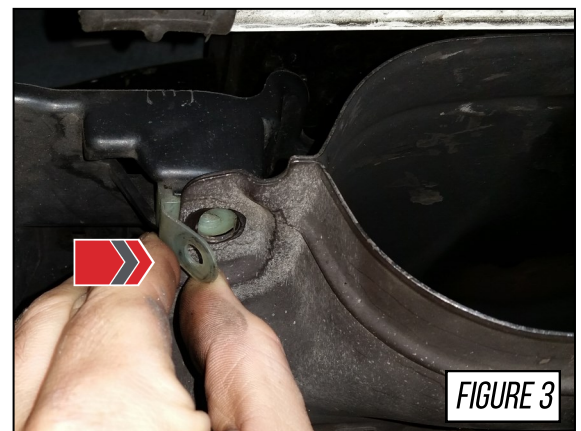

### STEP 3

Fold the plastic tabs out of the way, shown at the arrow in **Figure 3**.

Push on the outside face of the exhaust tip assembly towards the front of the car to remove.

FIGURE 3

## STEP 4

It is necessary to rotate the assembly to remove the assembly from the exhaust tip pocket. Driver side tip assembly is shown by the arrow in **Figure 4**.