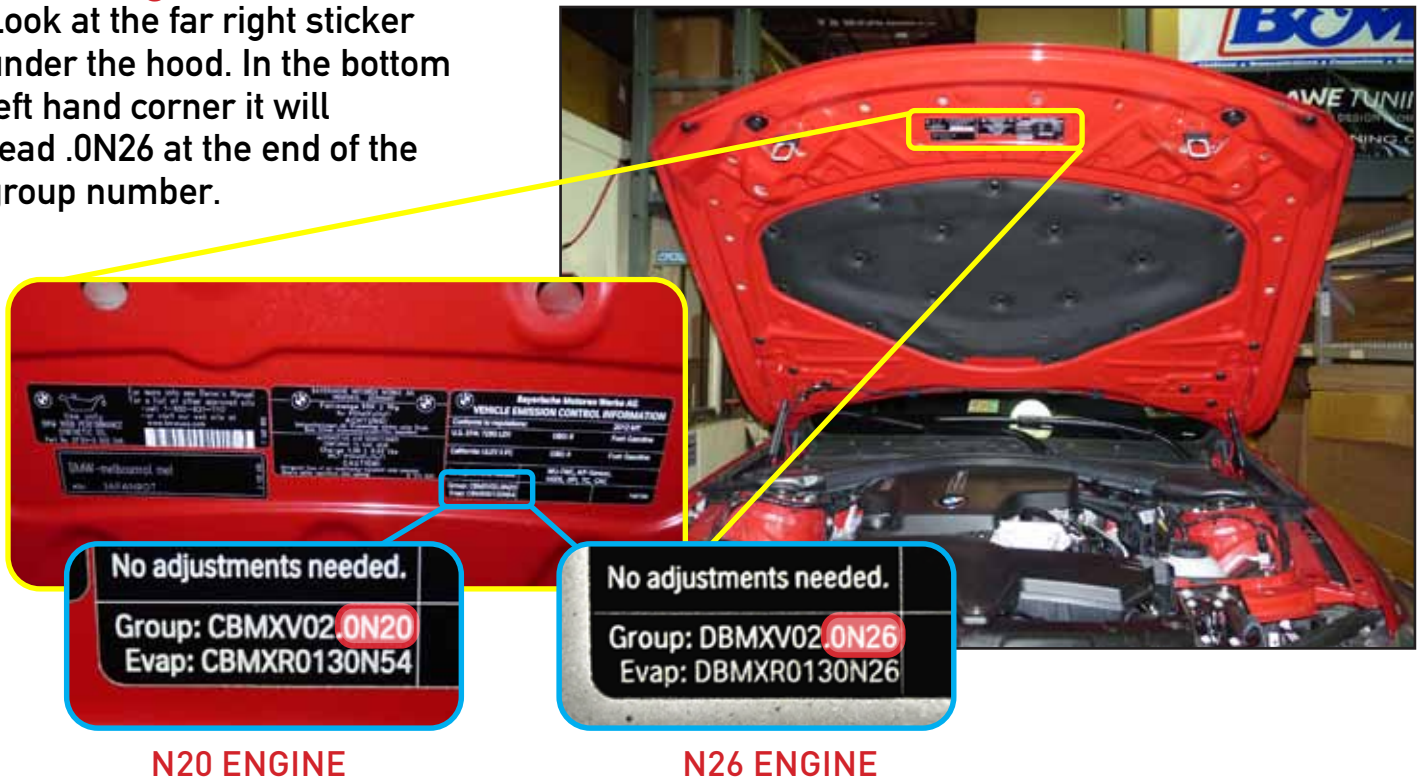

BMW 328i ENGINE CODE LOCATION GUIDE

If you are unsure of what engine you have, do not worry. We have created a simple guide on how to find out what engine is in your F30 328i. Just follow the diagram below, beginning with opening the hood.

N20 Engine

Look at the far right sticker under the hood. In the bottom left hand corner it will read .0N20 at the end of the group number.

N26 Engine

Look at the far right sticker under the hood. In the bottom left hand corner it will read .0N26 at the end of the group number.

HOW TO FIND YOUR ENGINE CODE:

N20 ENGINE

N26 ENGINE

Questions about fitment, or anything else?

We're here: performance@AWE-Tuning.com, 888-565-2257 or 215-658-1670.